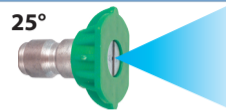

# SPRAY NOZZLE, QUICK CONNECT

0°

15°

25°

40°