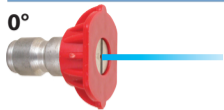

# SPRAY NOZZLE, QUICK CONNECT

0°

15°

25°

40°